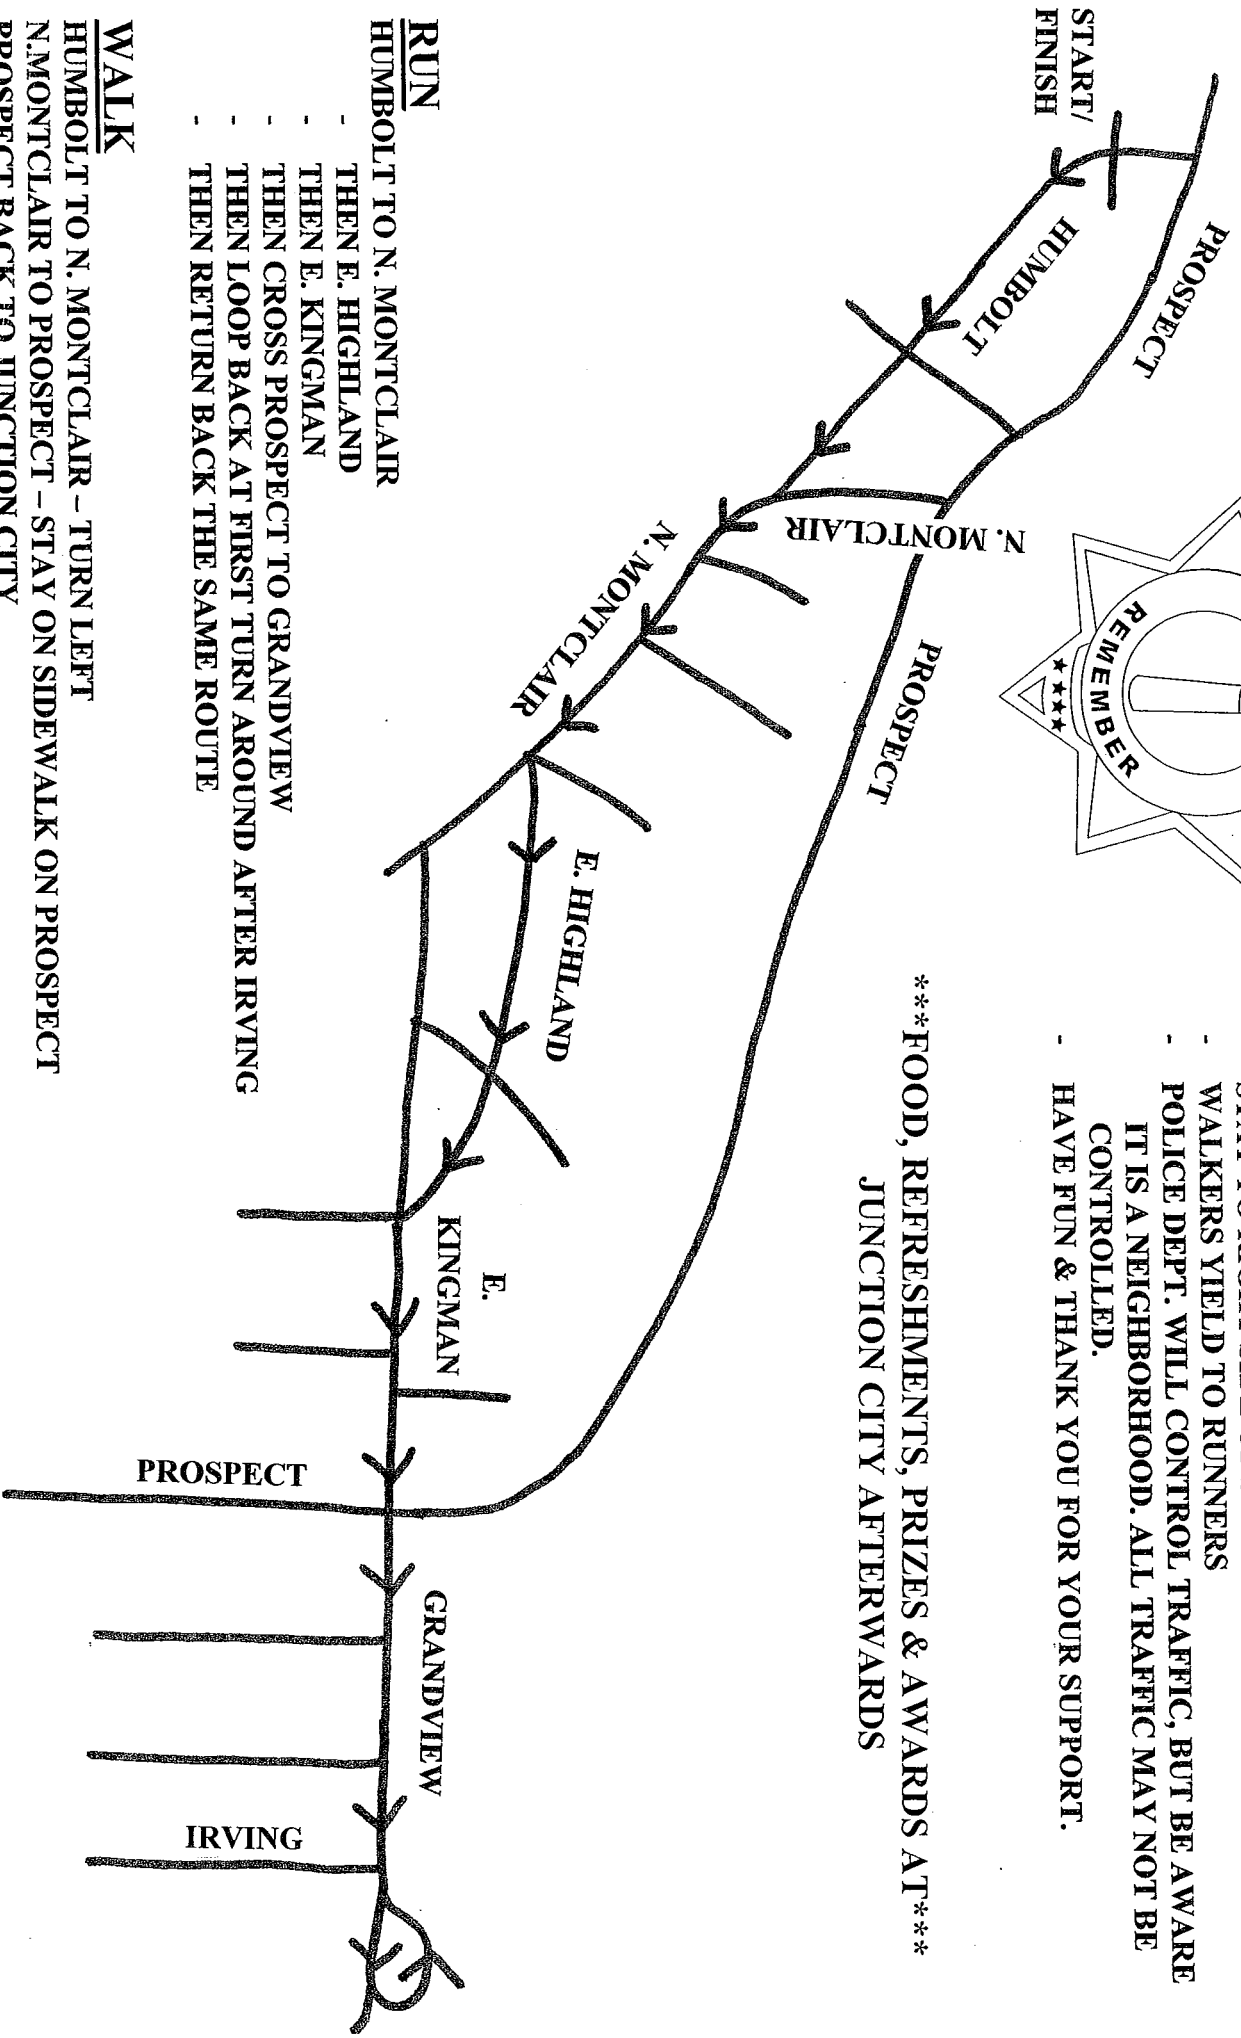

Run To Remember Fallen Police Officers

NOTE:

- STAY TO RIGHT SIDE OF STREET
- WALKERS YIELD TO RUNNERS
- POLICE DEPT. WILL CONTROL TRAFFIC, BUT BE AWARE IT IS A NEIGHBORHOOD. ALL TRAFFIC MAY NOT BE CONTROLLED.
- HAVE FUN & THANK YOU FOR YOUR SUPPORT.

FOOD, REFRESHMENTS, PRIZES & AWARDS AT
 JUNCTION CITY AFTERWARDS

RUN

- HUMBOLT TO N. MONTCLAIR**
- THEN E. HIGHLAND
 - THEN E. KINGMAN
 - THEN CROSS PROSPECT TO GRANDVIEW
 - THEN LOOP BACK AT FIRST TURN AROUND AFTER IRVING
 - THEN RETURN BACK THE SAME ROUTE

WALK

- HUMBOLT TO N. MONTCLAIR - TURN LEFT**
N. MONTCLAIR TO PROSPECT - STAY ON SIDEWALK ON PROSPECT
PROSPECT BACK TO JUNCTION CITY